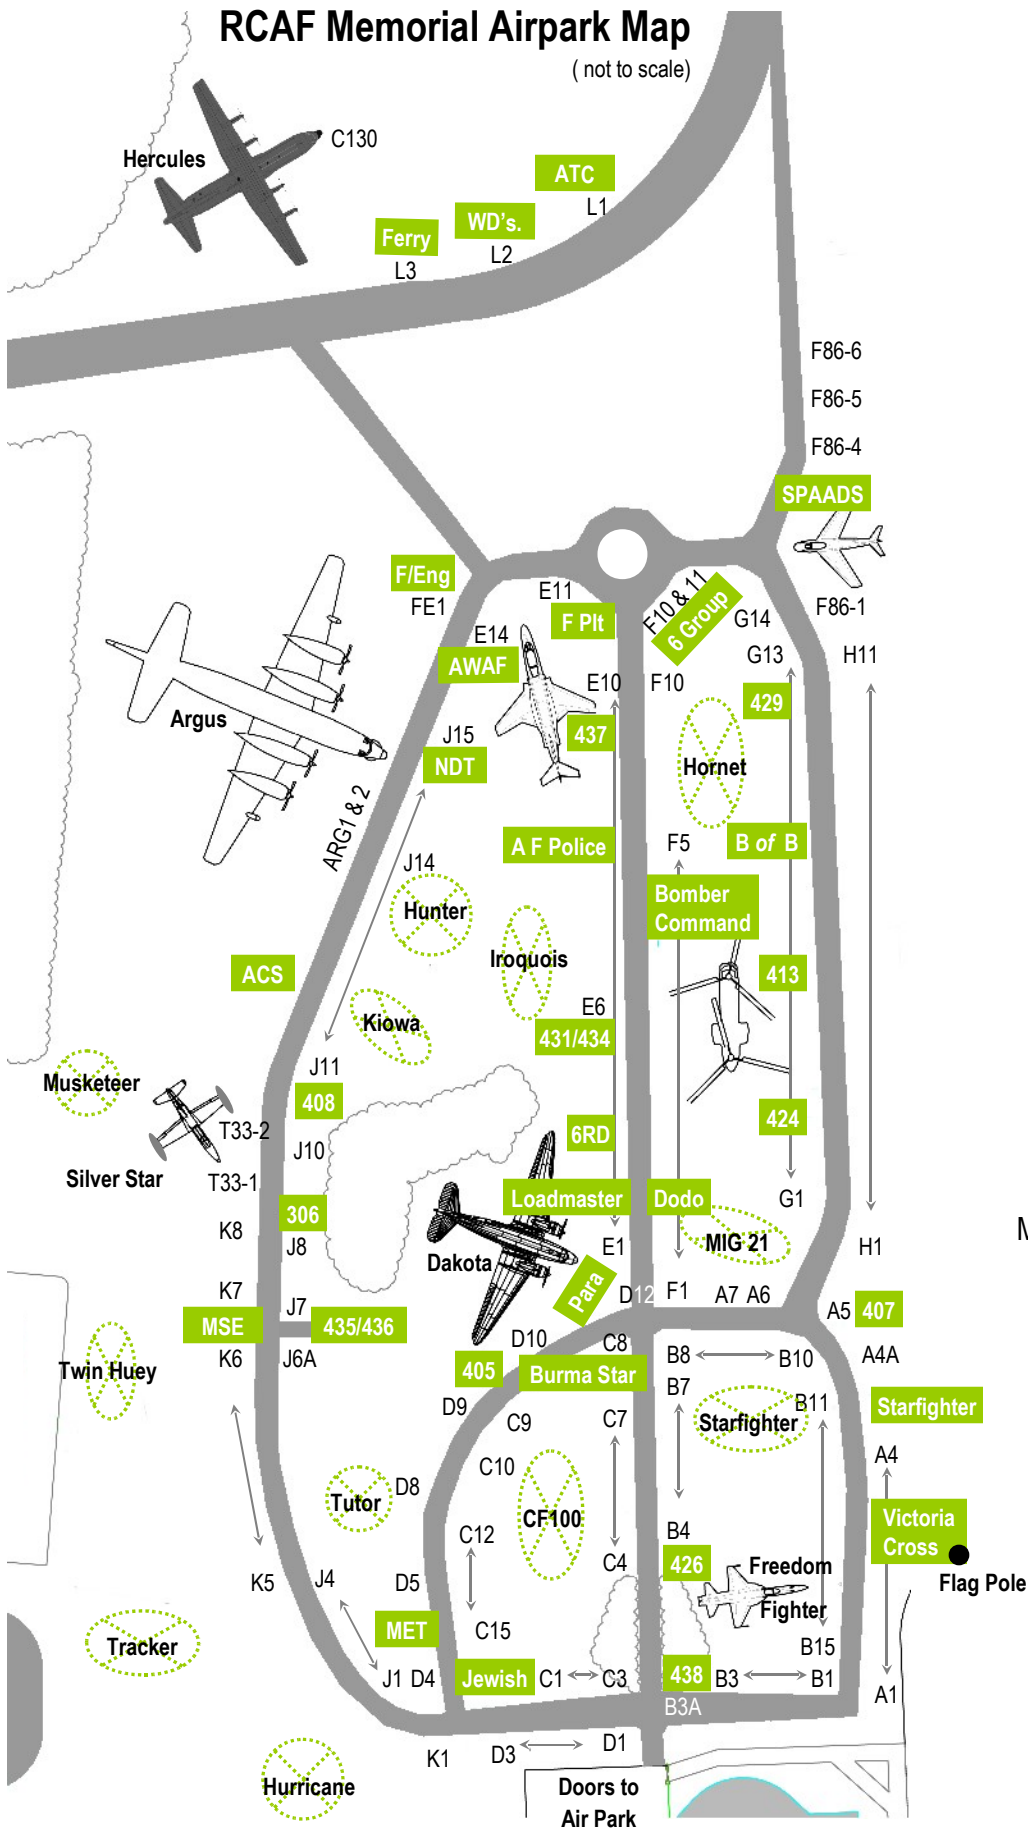

RCAF Memorial Airpark Map

(not to scale)

Monument & Location

- 306 Wing J8
- 405 D9
- 407 A5
- 408 J11
- 413 G6
- 424 G3A
- 426 B4
- 429 G12
- 431/434 E6
- 435/436 J6
- 437 E10
- 438 B3
- 6 Group F10
- 6RD E4
- ACS/Workshops ACS
- Air Force Police E9
- All Weather Fighter E14
- Air Traffic Control L1
- Battle of Britain G6
- Bomber Command F5
- Burma Star Assoc. C7
- Dodo/FSgt F2A
- Ferry Command L3
- Fighter Pilots E11
- Flight Engineers FE1
- Friends K8
- Jewish C15
- Loadmaster E2
- Met D5
- Mobile Support Equip K6
- Non-Dest Testing J15
- Para Rescue D12
- SPAADS F86
- Starfighter A4
- Woman's Division L2