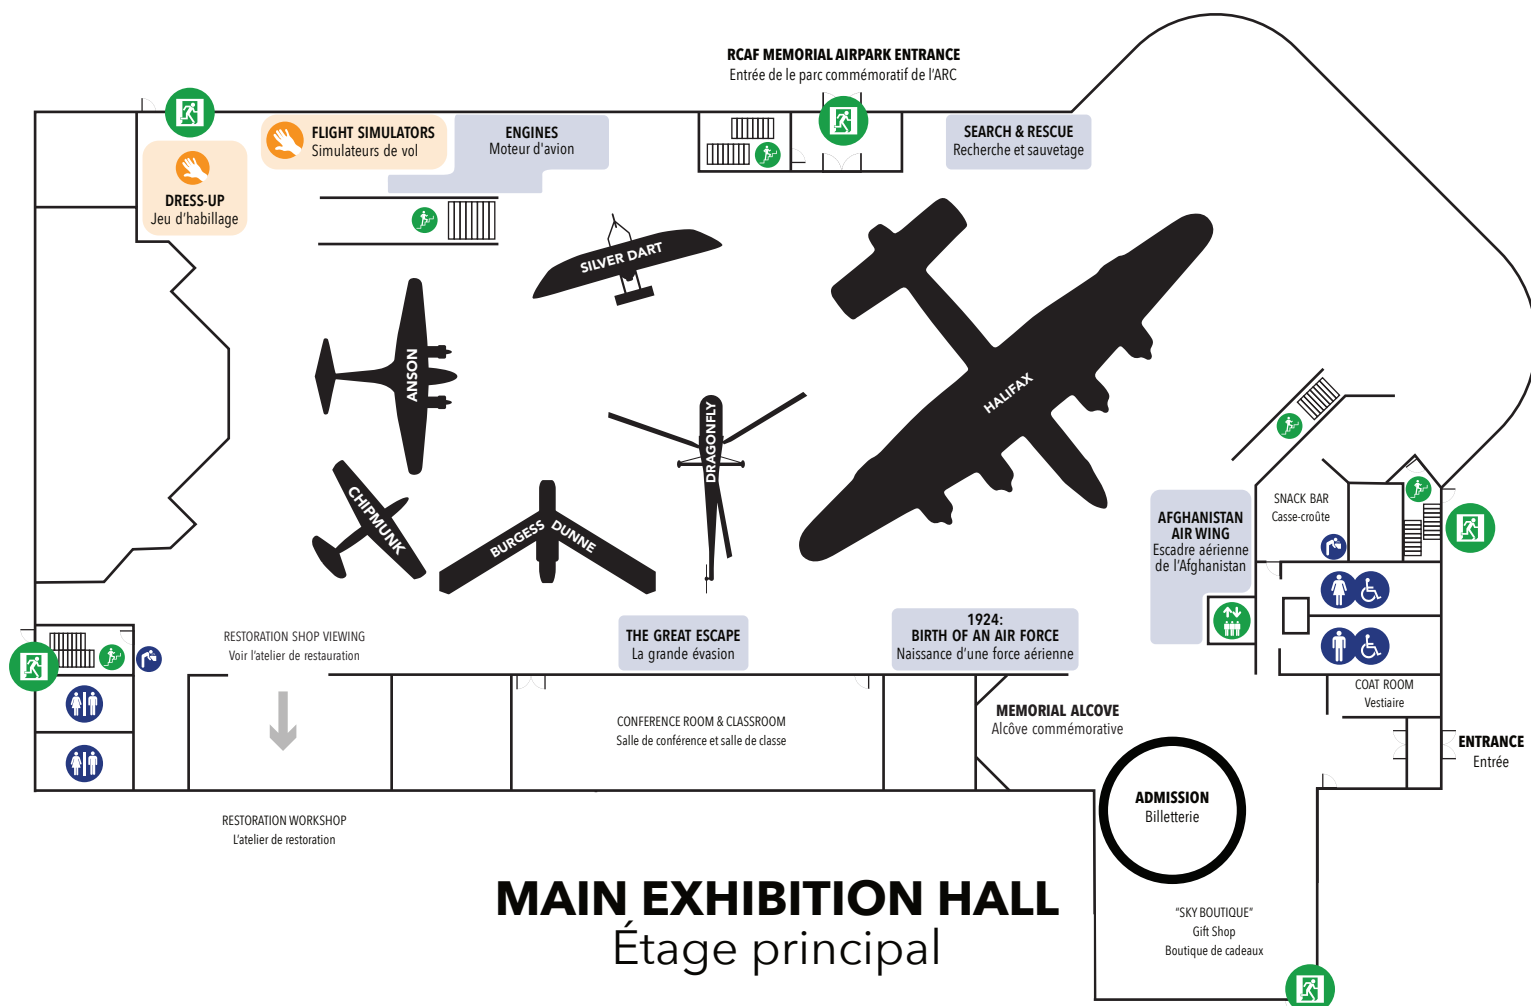

PLEASE DO NOT CROSS BARRIERS
Respecter les barrières de contrôle

NATIONAL AIR FORCE MUSEUM OF CANADA

Musée national de la force aérienne du Canada

- INTERACTIVE / HANDS-ON**
Activités interactives
- AMENITIES**
Commodités
- EMERGENCY EXITS & ROUTES**
Les moyens d'évacuation

@nafmcanada

airforcemuseum.ca

220 RCAF Rd. Astra, ON

DO NOT CLIMB ON AIRPLANES
Ne pas grimper sur les avions

RCAF MEMORIAL AIR PARK

Parc Commémoratif de l'ARC

- AD ASTRA STONE BED
Lit de pierre
- MONUMENT

MONUMENT LOCATION

Placement des monuments

- | | |
|---------------------------------|------------------------------|
| 1 Jewish Memorial | 22 437 Squadron |
| 2 438 Squadron | 23 Air Force Police |
| 3 Victoria Cross | 24 Bomber Command |
| 4 426 Squadron | 25 431/434 Squadron |
| 5 Starfighter | 26 6 Repair Depot |
| 6 407 Squadron | 27 Loadmasters |
| 7 Burma Bomber Assoc. | 28 Flight Sergeants |
| 8 Para Rescue | 29 424 Squadron |
| 9 405 Squadron | 30 413 Squadron |
| 10 Meteorologists | 31 Battle of Britain |
| 11 400 Squadron | 32 429 Squadron |
| 12 435/436 Squadron | 33 SPAADS |
| 13 Mobile Support Equipment | 34 Air Traffic Control |
| 14 306 Wing | 35 Overseas Teachers |
| 15 408 Squadron | 36 Women's Division |
| 16 Aircraft Structures Workshop | 37 Ferry Command |
| 17 Non-Destructive Testing | 38 Post War Airwomen |
| 18 Flight Engineers | 39 Boxtop 22 |
| 19 All Weather Fighter Assoc. | 40 STALKER 22 |
| 20 Fighter Pilots | 41 Trent Quinte Lodge No. 29 |
| 21 No. 6 RCAF Group | 42 RCAF Association |