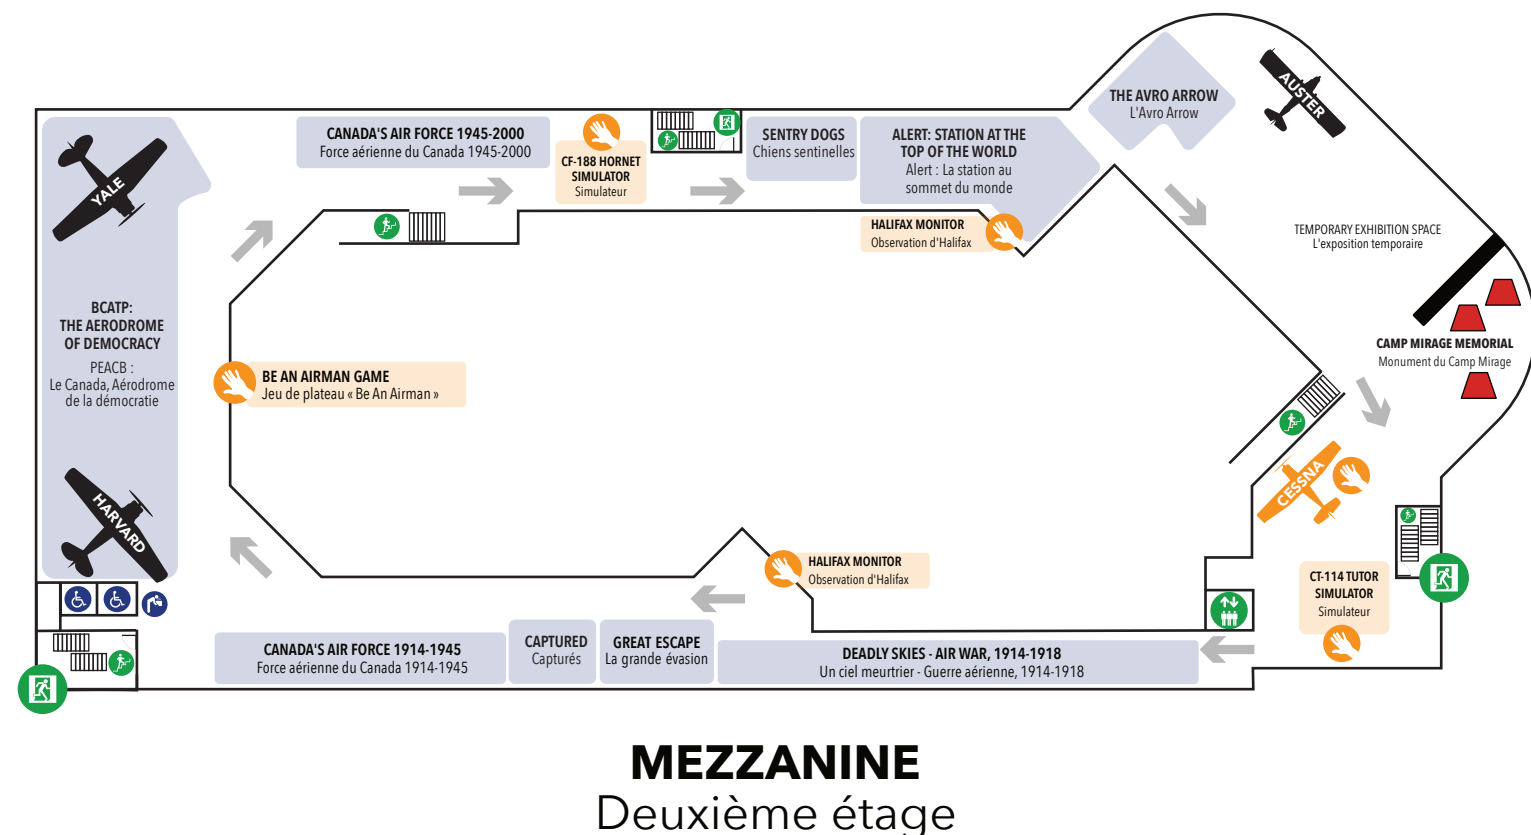

PLEASE DO NOT CROSS BARRIERS
Respecter les barrières de contrôle

NATIONAL AIR FORCE MUSEUM OF CANADA

Musée national de la force aérienne du Canada

- INTERACTIVE / HANDS-ON**
Activités interactives
- AMENITIES**
Commodités
- EMERGENCY EXITS & ROUTES**
Les moyens d'évacuation

@nafmcanada

airforcemuseum.ca

220 RCAF Rd. Astra, ON

DO NOT CLIMB ON AIRPLANES
Ne pas grimper sur les avions

RCAF MEMORIAL AIR PARK

Parc Commémoratif de l'ARC

- AD ASTRA STONE BED
Lit de pierre
- MONUMENT

MONUMENT LOCATION

Placement des monuments

- | | |
|---------------------------------|------------------------------|
| 1 Jewish Memorial | 22 437 Squadron |
| 2 438 Squadron | 23 Air Force Police |
| 3 Victoria Cross | 24 Bomber Command |
| 4 426 Squadron | 25 431/434 Squadron |
| 5 Starfighter | 26 6 Repair Depot |
| 6 407 Squadron | 27 Loadmasters |
| 7 Burma Bomber Assoc. | 28 Flight Sergeants |
| 8 Para Rescue | 29 424 Squadron |
| 9 405 Squadron | 30 413 Squadron |
| 10 Meteorologists | 31 Battle of Britain |
| 11 400 Squadron | 32 429 Squadron |
| 12 435/436 Squadron | 33 SPAADS |
| 13 Mobile Support Equipment | 34 Air Traffic Control |
| 14 306 Wing | 35 Overseas Teachers |
| 15 408 Squadron | 36 Women's Division |
| 16 Aircraft Structures Workshop | 37 Ferry Command |
| 17 Non-Destructive Testing | 38 Post War Airwomen |
| 18 Flight Engineers | 39 Boxtop 22 |
| 19 All Weather Fighter Assoc. | 40 STALKER 22 |
| 20 Fighter Pilots | 41 Trent Quinte Lodge No. 29 |
| 21 No. 6 RCAF Group | 42 RCAF Association |